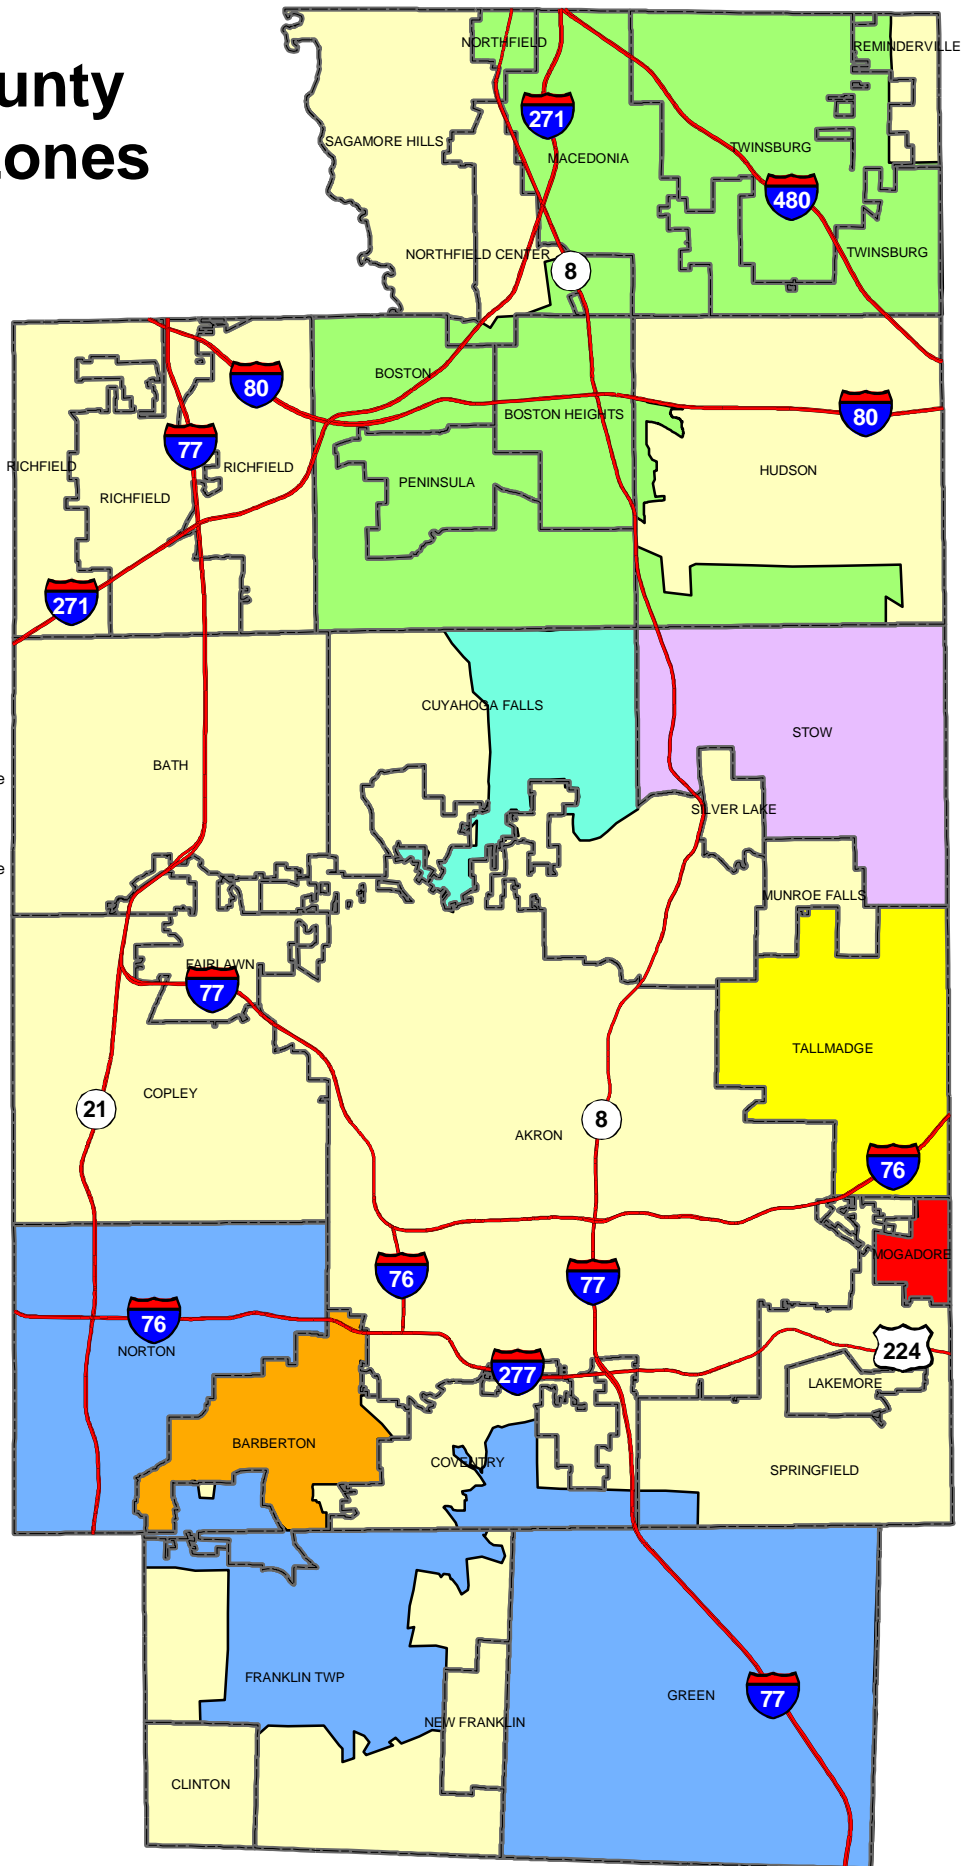

# Summit County Enterprise Zones

- Barberton Full Authority Enterprise Zone
- Cuyahoga Falls Limited Authority Enterprise Zone
- Mogadore Limited Authority Enterprise Zone
- Southern Summit Limited Authority Enterprise Zone
- Stow Limited Authority Enterprise Zone
- Tallmadge Limited Authority Enterprise Zone
- Western Reserve Limited Authority Enterprise Zone

Map produced by the Summit County Department of Community and Economic Development, January 2003