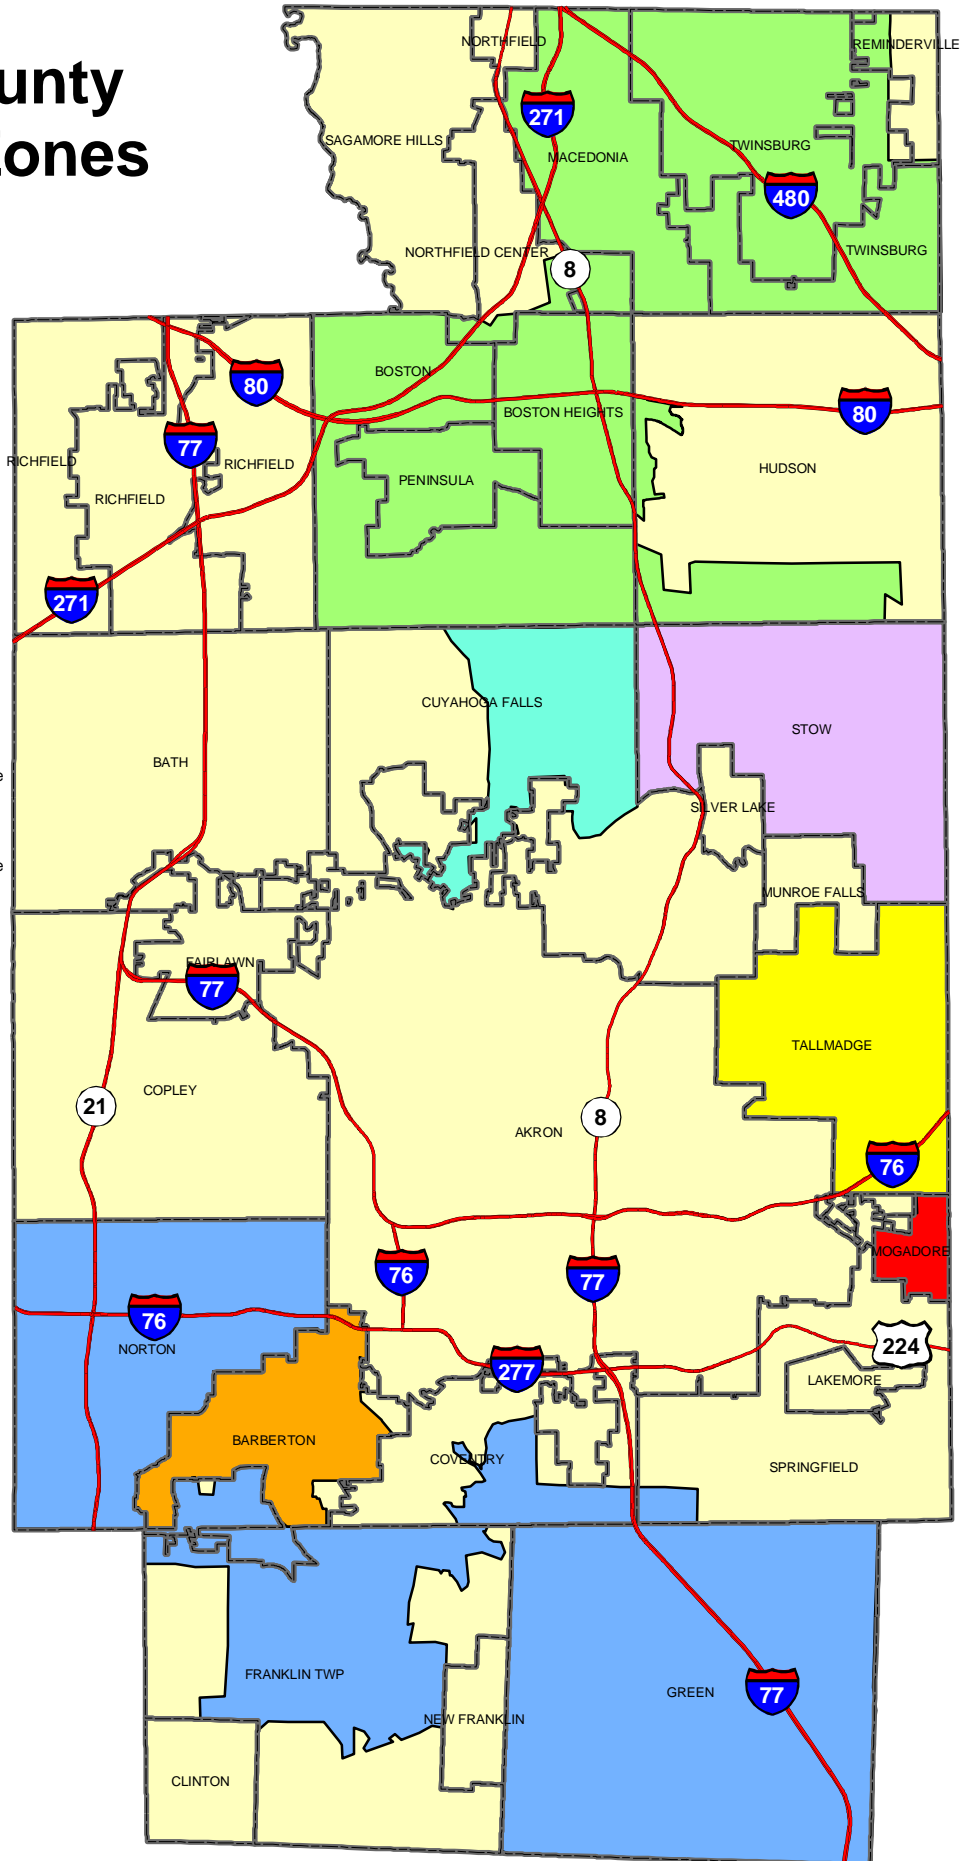

Summit County Enterprise Zones

-  Barberton Full Authority Enterprise Zone
-  Cuyahoga Falls Limited Authority Enterprise Zone
-  Mogadore Limited Authority Enterprise Zone
-  Southern Summit Limited Authority Enterprise Zone
-  Stow Limited Authority Enterprise Zone
-  Tallmadge Limited Authority Enterprise Zone
-  Western Reserve Limited Authority Enterprise Zone

Map produced by the Summit County Department of Community and Economic Development, January 2003